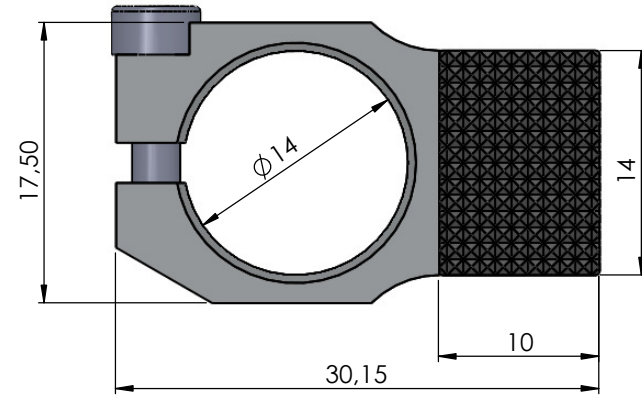

THE PROPERTY OF THIS DRAWING IS ESTABLISHED BY LAW  
IT IS FORBIDDEN TO REPRODUCE IT OR SHOW IT TO THIRD PARTY  
WITHOUT A WRITTEN AGREEMENT.

Num. articolo	Num. parte	Esploso/QUANTITA'
1	GRF14.95.07	1
2	GRF14.95.08.TPE	1
3	V.TCEI.M3X12	1

**FP** Services

DESIGNED FROM  
FPSERVICES

DATE	WEIGHT	kg
08/2015	0,005	

GENERAL TOLERANCE  
UNI - ISO 2768  
CLASSE f

DESCRIPTION  
-

CODE  
GRF14.95.0708.TP

MODIFICATIONS: VARIED DIMENSIONS AS OF DATE:

7	10
8	11
9	12

MODIFICATIONS: VARIED DIMENSIONS AS OF DATE:

1	4
2	5
3	6

Format **A3**  
UNI 936-76