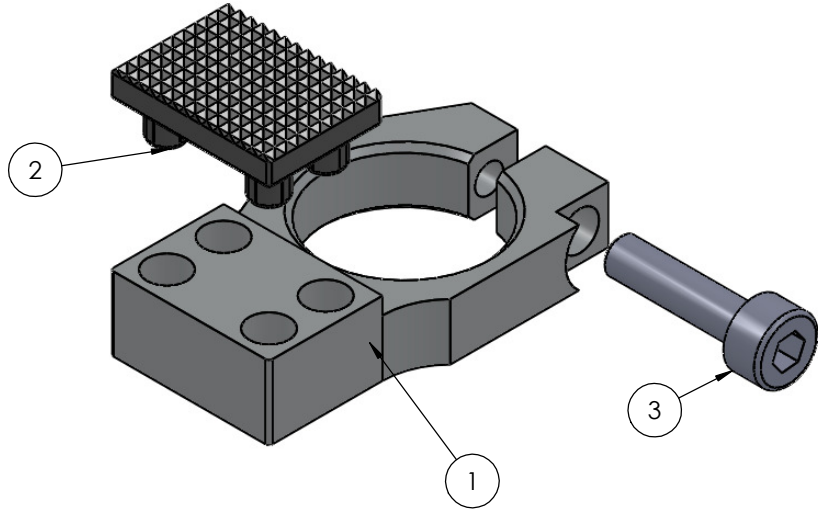

THE PROPERTY OF THIS DRAWING IS ESTABLISHED BY LAW  
IT IS FORBIDDEN TO REPRODUCE IT OR SHOW IT TO THIRD PARTY  
WITHOUT A WRITTEN AGREEMENT.

Num. articolo	Num. parte	Esploso/QUANTITA'
1	GRF14.95.07	1
2	GRF14.95.08.TPE	1
3	V.TCEI.M3X12	1

**FP** Services

DESIGNED FROM  
FPSERVICES

DATE	WEIGHT	kg
08/2015	0,005	

GENERAL TOLERANCE  
UNI - ISO 2768  
CLASSE f

DESCRIPTION  
-

CODE  
GRF14.95.0708.TP

MODIFICATIONS: VARIED DIMENSIONS AS OF DATE:

7	10
8	11
9	12